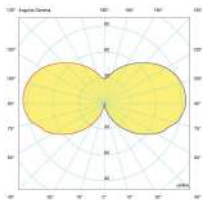

- **Body and base:** Die cast aluminium 5mm thickness.
- **Diffuser:** PC cylindre PMMA, satinice opal.
- **Finish:** Forge black or grey painted.
- **Optics:** composed of high efficiency linear modules.
- **LED Module:** lineal 4x90°, CRI>90, RG0
- **Expected LifeTime:** 70000h L80 B10 @ta 25°C.
- **Power Supply:** On-Off 220-240V/50-60Hz.
- **Wiring plate:** made of stainless steel sheet.
- **Optional:** Different dimming control solutions, other colour temperatures and other heights. **Transparent diffuser with deflector slats (TR-L).**

Óptica TR-L

Códigos / Codes

Código  Code	Modelo Model	Potencia Power	Corriente Current	Tensión Voltage	Flujo Flux	Tª de Color Colour Tª	Peso (kg) Weight (kg)	Distribución Distribution
Gris Grey	Negro Black							
BZ-1011G	BZ-1011N	8W	350mA	220-240V	1400lm	3000K	4,50	Rotosimétrica Rotosymmetrical
BZ-1012G	BZ-1012N	11W	500mA		1900lm			
BZ-1013G	BZ-1013N	13W	300mA		2400lm			
BZ-1021G	BZ-1021N	10W	250mA		1750lm		7,50	
BZ-1022G	BZ-1022N	16W	325mA		2600lm			
BZ-1023G	BZ-1023N	21W	450mA		3500lm			

Fotometría / Photometry

Rotosimétrica

Temperatura de luz / Light temperature

Dimensiones / Dimensions

Dimensiones en mm / Dimensions in mm